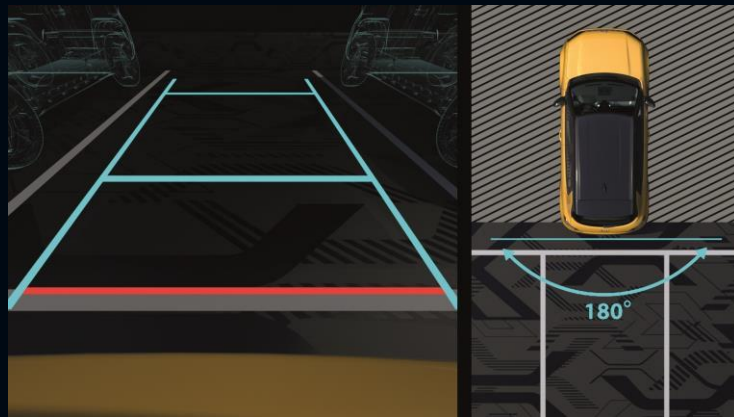

180 DEGREE REAR PARKING CAMERA WITH DRONE VIEW

The Altitude Rear Parking Camera with 180 degree functionality and Drone View will make parking your Jeep Avenger anywhere utterly effortless.